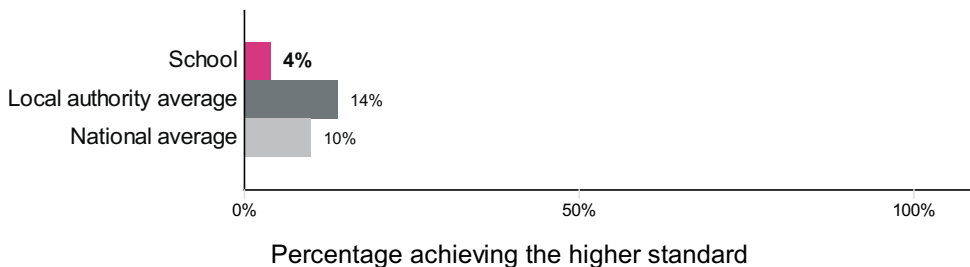

Percentage of pupils achieving the higher standard

Number of pupils = 50