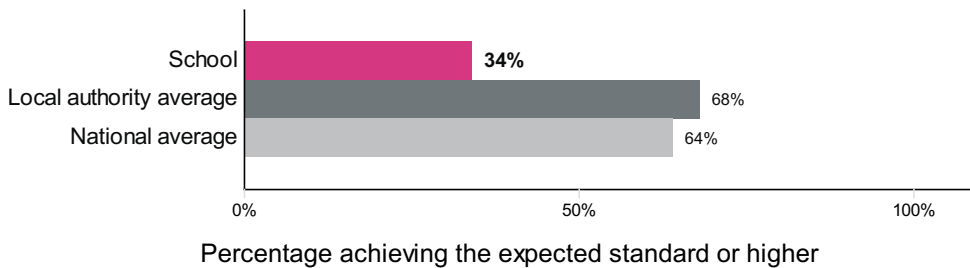

Foxborough Primary School (URN: 139943)

Key stage 2

This is provisional data for 2017/18. Any amendments made to this school's data will be reflected when we re-publish the data in a few months. National and local authority benchmarks may also change. Until these changes take effect, you may see differences between data on ASP and Compare school and college performance.

Progress in reading, writing and maths

Reading

Number of pupils = 39

Pupils with adjusted scores = 0

Confidence interval
-0.4 to 3.4

Writing

Number of pupils = 39

Pupils with adjusted scores = 0

Confidence interval
2.2 to 5.8

Maths

Number of pupils = 39

Pupils with adjusted scores = 2

Confidence interval
-1.5 to 1.9

Reading, writing and maths combined

Percentage of pupils achieving the expected standard or higher

Number of pupils = 50